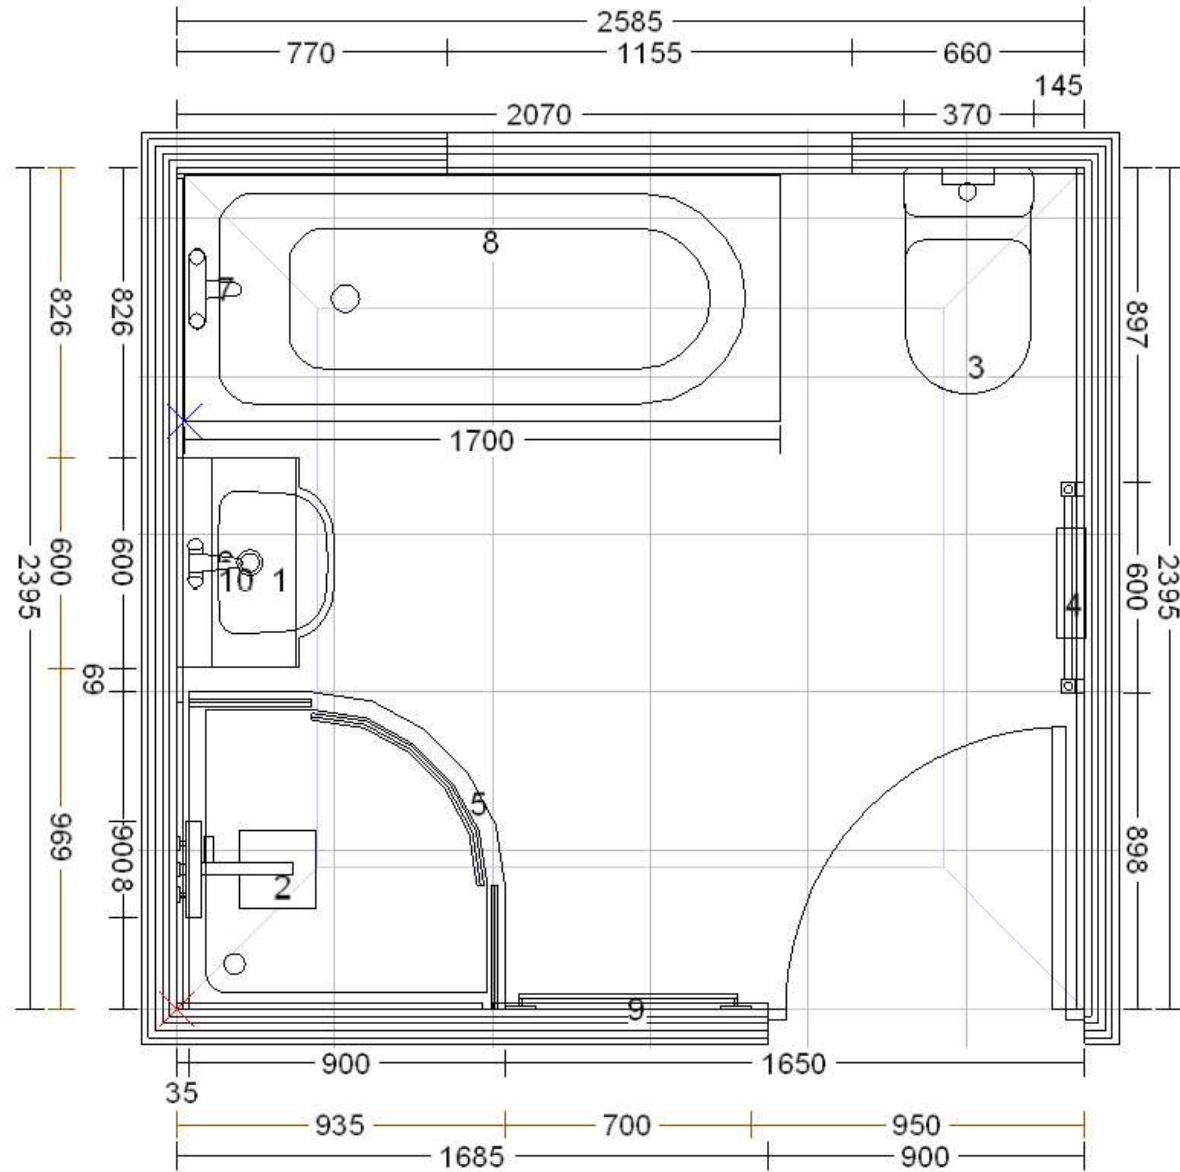

Design Prepared for:	Project Address: Balderton, Newark	Drawing Title: ANNOTATED FLOOR PLAN	DATE: 24th April 2019	SUDAR KITCHENS AND BATHROOMS BESPOKE DESIGNS	t: 07734904149 e: suzanne@sudarkitchensandbathrooms.co.uk w: www.sudarkitchensandbathrooms.co.uk
----------------------	---------------------------------------	--	--------------------------	---	--

Design Prepared for:	Project Address: Balderton, Newark	Drawing Title: DIMENSIONED FLOORPLAN	DATE: 24th April 2019	SUDAR KITCHENS AND BATHROOMS BESPOKE DESIGNS	t: 07734904149 e: suzanne@sudarkitchensandbathrooms.co.uk w: www.sudarkitchensandbathrooms.co.uk
----------------------	---------------------------------------	---	--------------------------	---	--