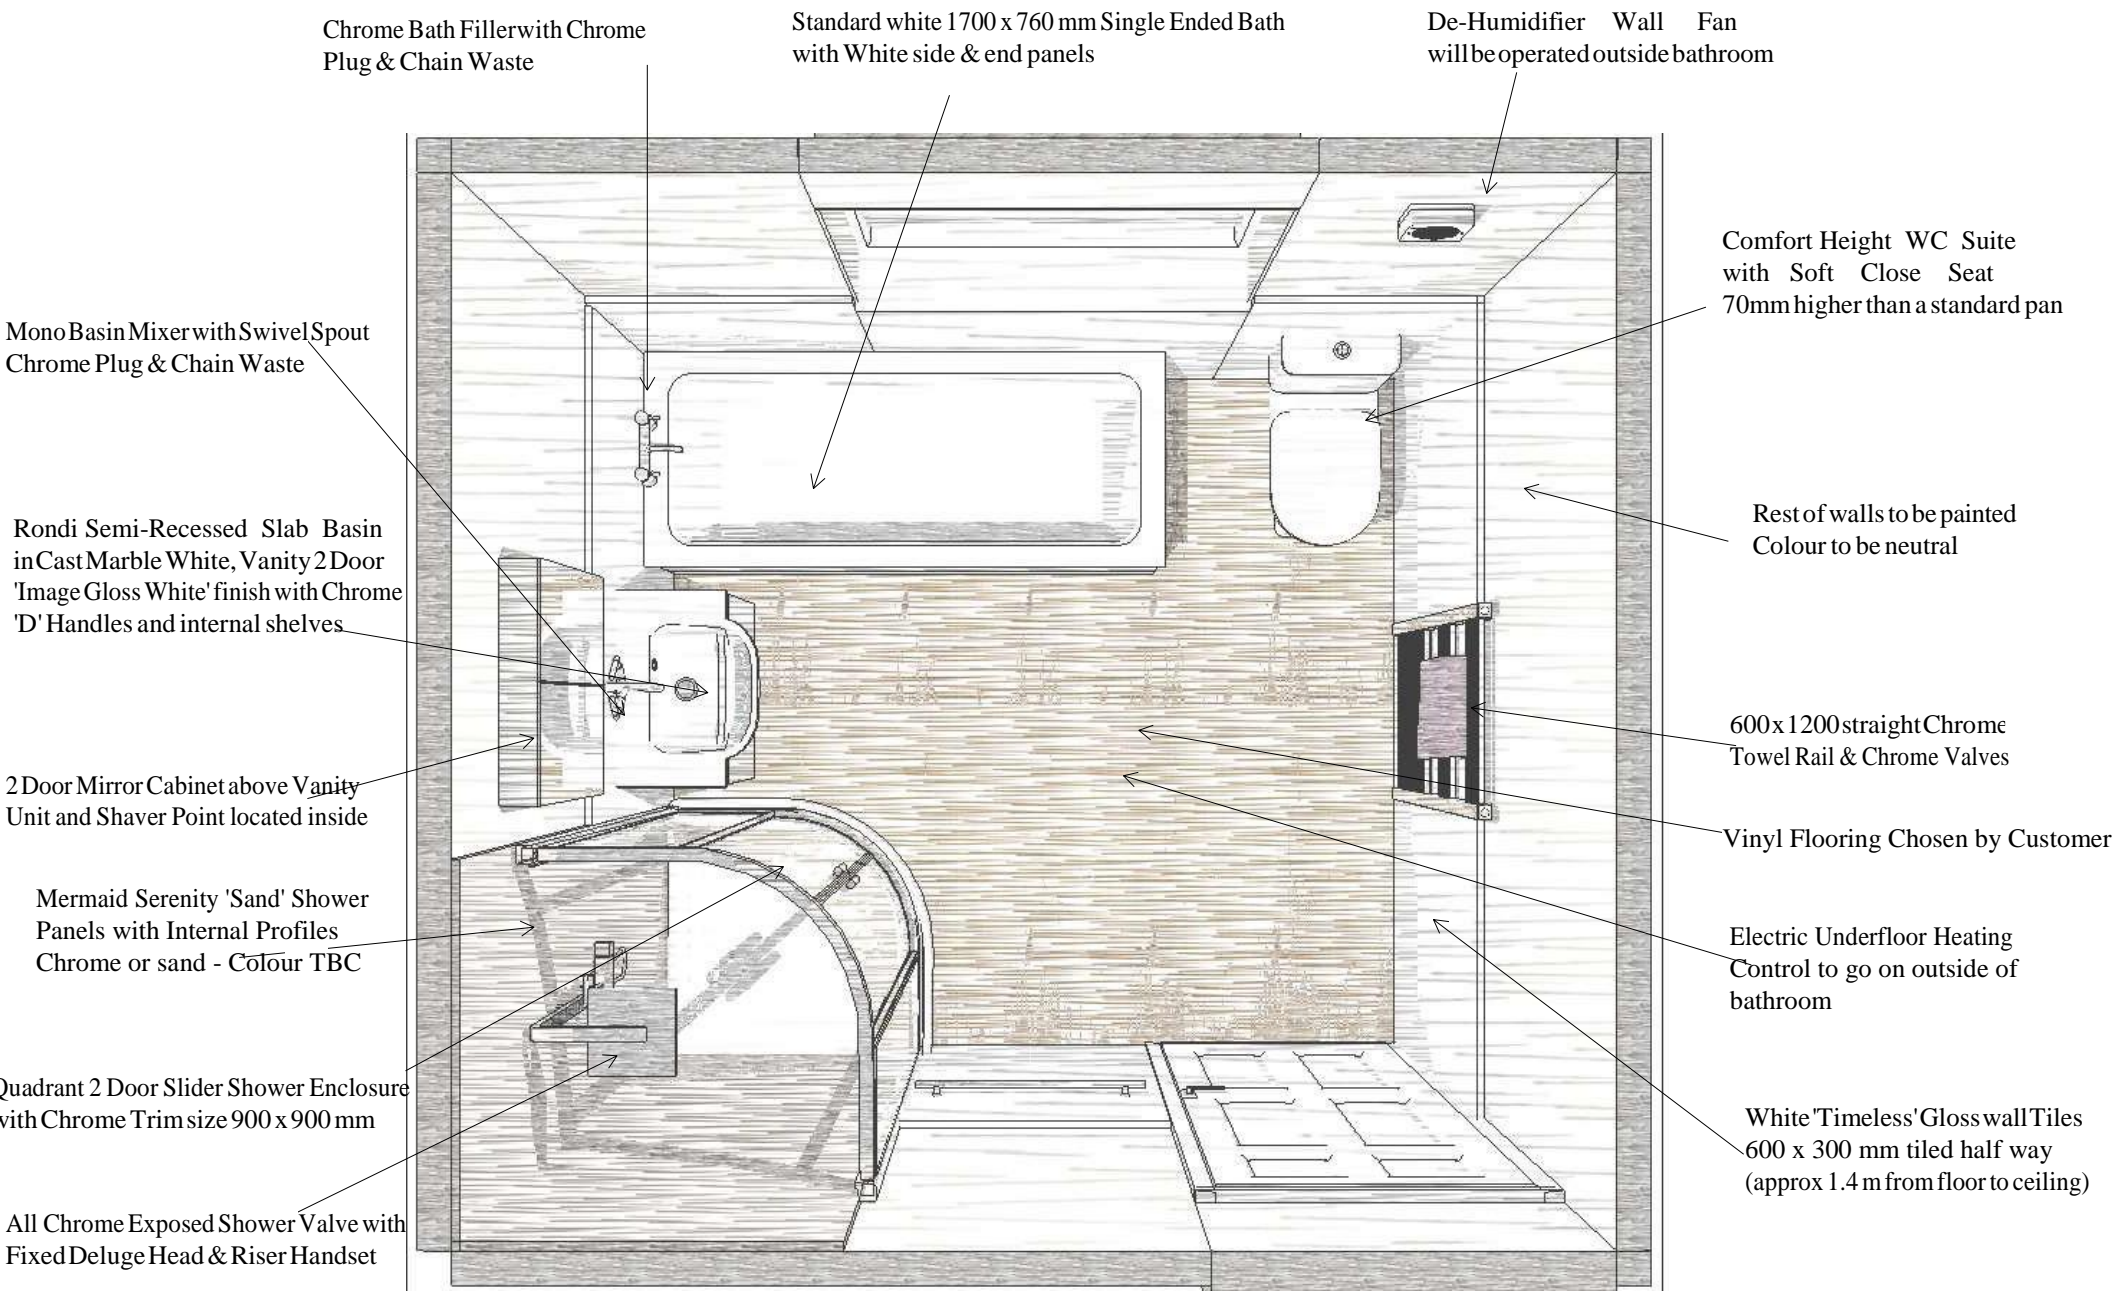

Design Prepared for:	Project Address: Balderton, Newark	Drawing Title: ANNOTATED FLOOR PLAN	DATE: 24th April 2019	SUDAR KITCHENS AND BATHROOMS BESPOKE DESIGNS	t: 07734904149 e: suzanne@sudarkitchensandbathrooms.co.uk w: www.sudarkitchensandbathrooms.co.uk
----------------------	---------------------------------------	--	--------------------------	---	--