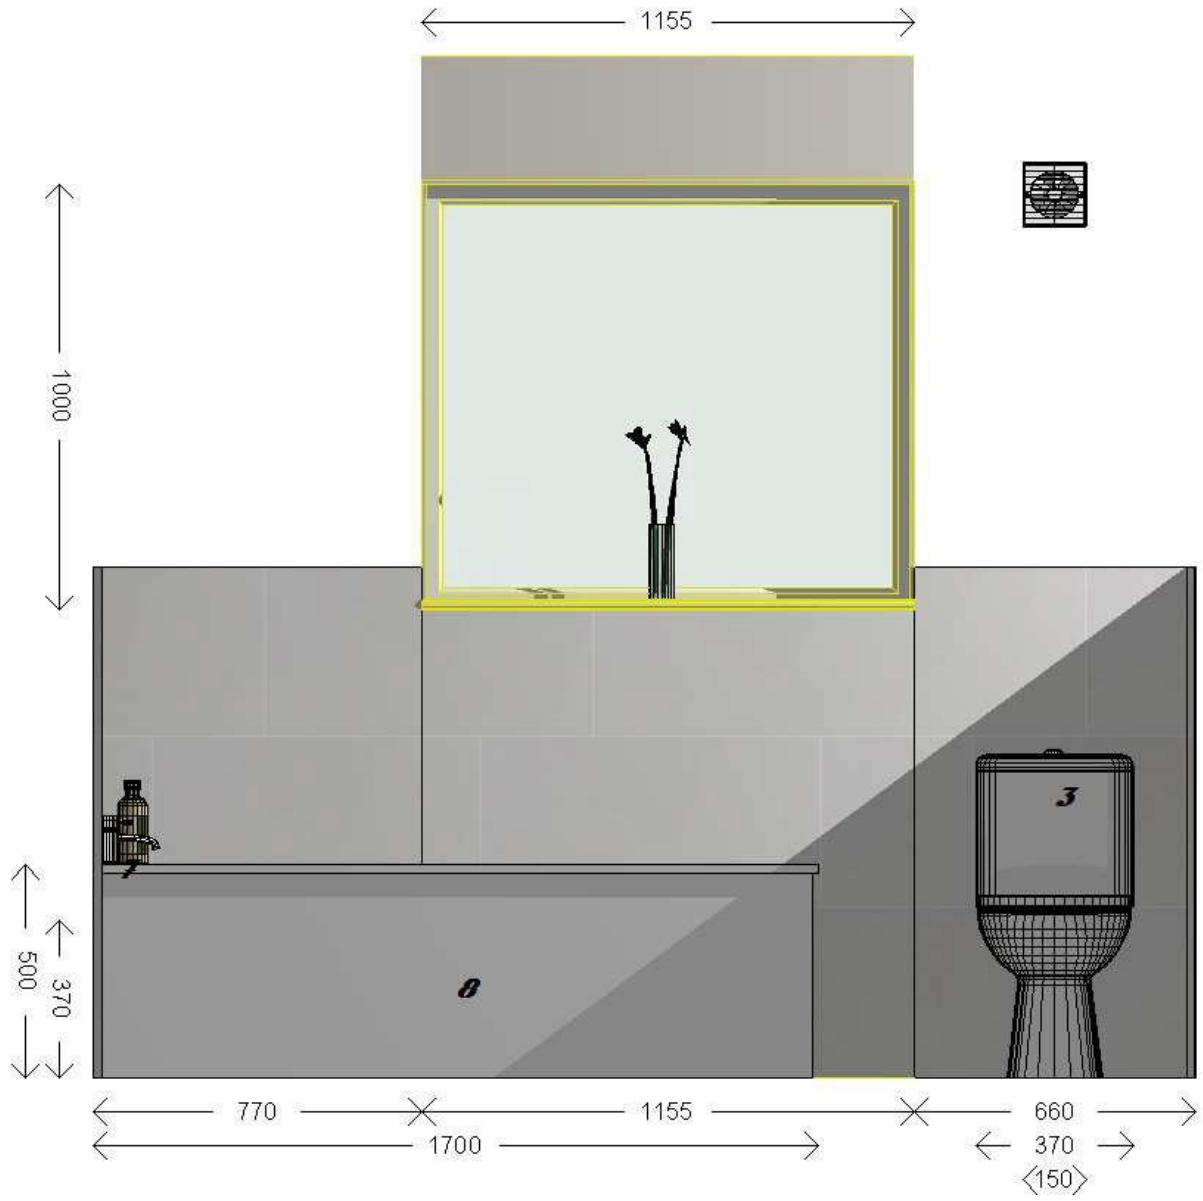

Design Prepared for:  
Mr & Mrs Green

Project Address:  
4a Sykes Lane, Balderton

Drawing Title:  
VISUAL 3

DATE:  
24th April 2019

SUDAR KITCHENS AND BATHROOMS  
BESPOKE DESIGNS

t: 07734904149  
e: [suzanne@sudarkitchensandbathrooms.co.uk](mailto:suzanne@sudarkitchensandbathrooms.co.uk)  
w: [www.sudarkitchensandbathrooms.co.uk](http://www.sudarkitchensandbathrooms.co.uk)

Design Prepared for:	Project Address: Balderton, Newark	Drawing Title: ELEVATION A	DATE: 24th April 2019	SUDAR KITCHENS AND BATHROOMS BESPOKE DESIGNS	t: 07734904149 e: suzanne@sudarkitchensandbathrooms.co.uk w: www.sudarkitchensandbathrooms.co.uk
----------------------	---------------------------------------	-------------------------------	--------------------------	---	--

Chrome Heated Towel Rail – works off the  
Central heating system 600 x 1200 mm, with  
Chrome Thermostatic Valve

The Micra Comfort Height  
Close Coupled WC is ideal  
for the smaller bathroom,  
cloakroom or en-suite  
thanks to its short  
projection. The pan is  
70mm taller than the  
average toilet meaning  
there is less pressure on  
the lower body joints  
making it extra comfy to  
use.