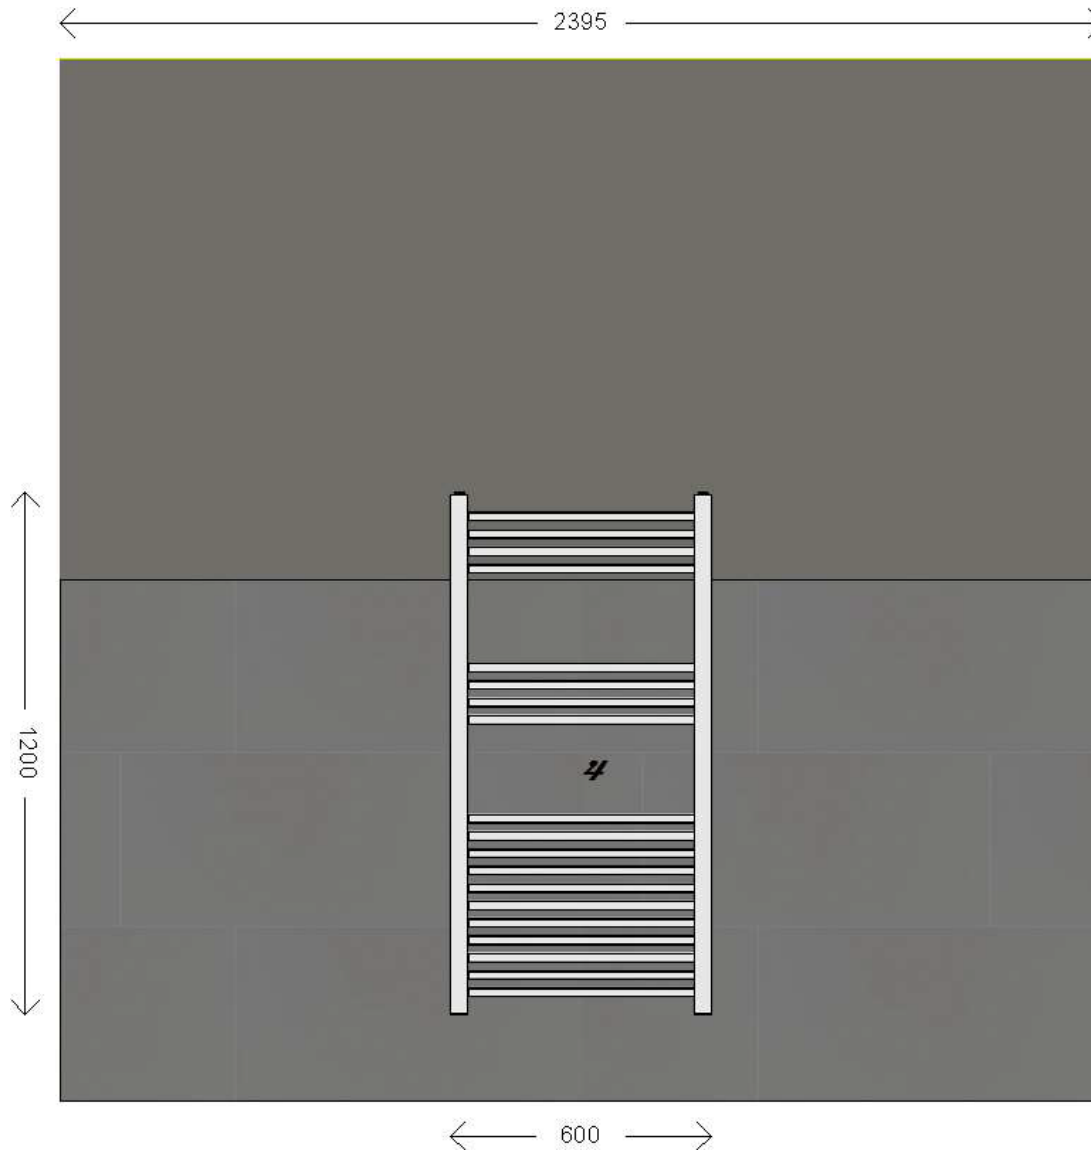

Design Prepared for:	Project Address: Balderton, Newark	Drawing Title: ELEVATION C	DATE: 24th April 2019	SUDAR KITCHENS AND BATHROOMS BESPOKE DESIGNS	t: 07734904149 e: suzanne@sudarkitchensandbathrooms.co.uk w: www.sudarkitchensandbathrooms.co.uk